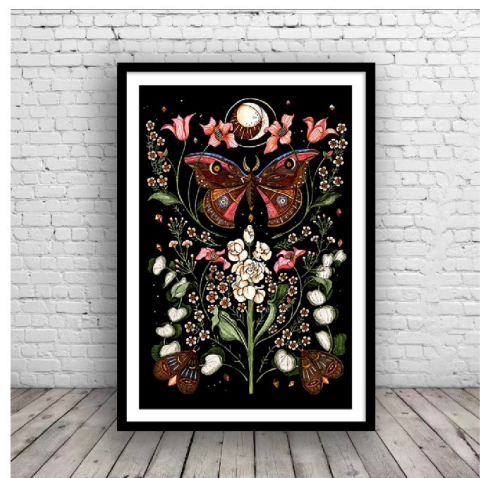

Butterfly Moon WA018